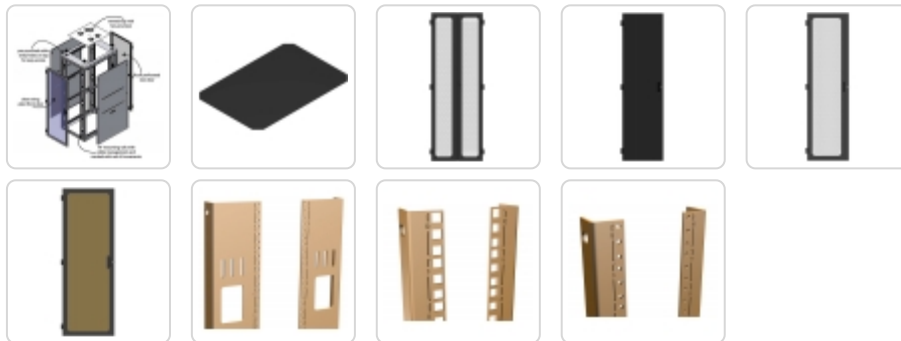

- Up to 48U and 48" deep.
- Other standard colors also include white.

Click here to build your own cabinet configuration using Q-Assembly!

Click here to view our Pre-Assembled C4RR Cabinet Series.

Gallery

Accessories

- Cabinet Fan Tops
- Cabinet Door Replacement Lock
- Universal Rack Shelf
- Rack Mount Locking Storage Drawer
- Sliding Keyboard Shelf
- Adjustable Depth Cable Manager
- Horizontal Ring Cable Manager
- Cable Management Arm
- Vertical Cable Tray
- Outlet Strips
- Grounding
- Caster Set
- Side Panel Locking Kit
- Rack and Cabinet Baying/Ganging/Joining Kit
- Adjustable Depth Shelf
- Four Post Mounting Sliding Shelf
- Rack Unit Label
- Horizontal Lacing Strip
- Horizontal Steel Finger Cable Manager
- Horizontal Hinged Cable Manager
- Vertical Cable Manager with Door
- Rack Panels
- Mounting Hardware

C4 Open Frames and Rail Options

Part No.	Overall Dimensions			Rack Units	Usable Mounting Dimensions		Mounting Rail Options (Sold Separately)	
	Height	Width	Depth		Height	Depth	Tapped 10-32	Square Hole
C4F244231BK1	48.58	24.00	31.50	24U	42.00	29.50	Not Available	C4PR2442SZPL
C4F244236BK1	48.58	24.00	36.00	24U	42.00	34.00	Not Available	C4PR2442SZPL
C4F244242BK1	48.58	24.00	42.00	24U	42.00	40.00	Not Available	C4PR2442SZPL
C4F247331BK1	80.08	24.00	31.50	42U	73.00	29.50	C4PR2473TZPL	C4PR2473SZPL
C4F247336BK1	80.08	24.00	36.00	42U	73.00	34.00	C4PR2473TZPL	C4PR2473SZPL
C4F247342BK1	80.08	24.00	42.00	42U	73.00	40.00	C4PR2473TZPL	C4PR2473SZPL
C4F247731BK1	83.58	24.00	31.50	44U	77.00	29.50	C4PR2477TZPL	C4PR2477SZPL
C4F247736BK1	83.58	24.00	36.00	44U	77.00	34.00	C4PR2477TZPL	C4PR2477SZPL
C4F247742BK1	83.58	24.00	42.00	44U	77.00	40.00	C4PR2477TZPL	C4PR2477SZPL
C4F307731BK1	83.58	30.00	31.50	44U	77.00	29.50	C4PR77TZPL	C4PR77SZPL
C4F307736BK1	83.58	30.00	36.00	44U	77.00	34.00	C4PR77TZPL	C4PR77SZPL
C4F307742BK1	83.58	30.00	42.00	44U	77.00	40.00	C4PR77TZPL	C4PR77SZPL

Overall height includes leveling feet. Note that mounting rails are not included with the frame.