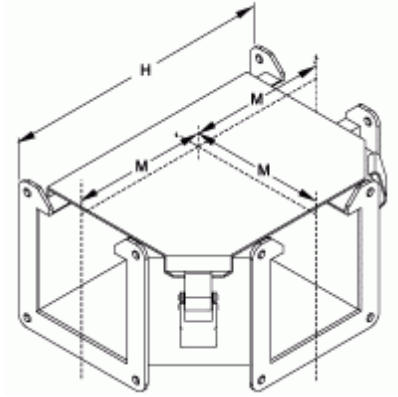

Quality Products. Service Excellence.

Tee Fitting Top Opening *1485 TN Series*

Part No.	Size	H	M
1485BTN	2.5 x 2.5	8.50	4.25
1485CTN	4 x 4	10.00	5.00
1485DTN	6 x 6	12.00	6.00
1485ETN	8 x 8	14.00	7.00
1485FTN	12 x 6	18.00	9.00

Two flat sealing plates included

Data subject to change without notice

© 2018. Hammond Manufacturing Ltd. All rights reserved.