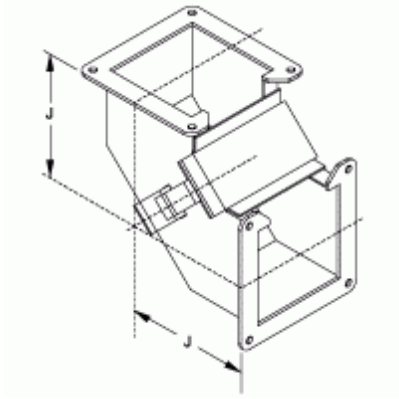

## 90 degree Elbow Inside Opening *1485 9P Series*

Part No.	Size	J
1485B9P	2.5 x 2.5	4.25
1485C9P	4 x 4	5.00
1485D9P	6 x 6	6.00
1485E9P	8 x 8	7.00
1485F9P	12 x 6	6.00

One flat sealing plate included

*Data subject to change without notice*